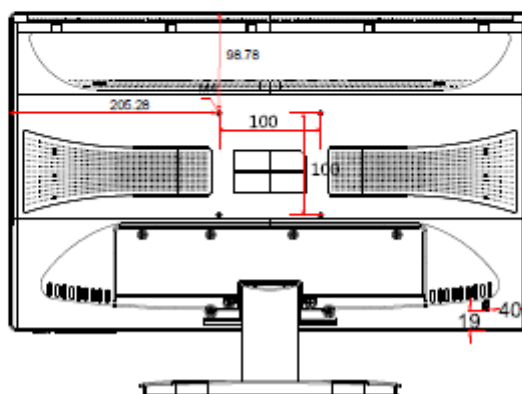

Interfaces

NO.	Description
1	AC Power Input
2	HDMI Input
3	VGA Input

Model

DS-D5022QE-E

Specifications

Model	DS-D5022QE-E	
Backlight	TFT-LED Backlight	
Screen Size	21.5 inch	
Pixel Pitch	0.24825 mm (H) × 0.24825 mm (V)	
Max Resolution	1920 × 1080@60Hz	
Brightness	200 cd/m ²	
Contrast	600: 1	
Response Time	5ms	
Color	16.7M	
Active Area	476.64mm× 268.11mm	
Viewing Angle	Horizontal 90°, vertical 65°	
Interfaces	VGA input	1
	HDMI input	1
Power Supply	100 to 240 VAC, 50/60Hz	
Power Consumption	≤ 30W	
Standby Power Consumption	≤ 0.5 W	
Loudspeaker	NA	
Working Temperature	0 to 40 ° C (32 to 104 ° F)	
Working Humidity	10 to 90 %	
Storage Temperature	-20 to 60 ° C (-4 to 131° F)	
Storage Humidity	5 to 95%	
Color of Casing	Black	
VESA	M4, 100 mm × 100 mm	
Dimensions(W*H*D)	511mm × 377mm × 170mm(with base)/ 511mm × 313mm × 46mm	
Packing Dimensions(W*H*D)	565mm × 435mm × 105mm	
Gross Weight	4.0kg	
Net Weight	3.2 kg	
Accessories	VGA Cable	1
	Power Cord	1
	User Manual	1
Bracket	Pedestal	Contain 1
	Wall mounted	Optional DS-DM1940W
*Note	All specifications mentioned above are subject to the actual product	

Dimensions (unit: mm)

Distributed by

Headquarters

No.555 Qianmo Road, Binjiang District,
Hangzhou 310051, China
T +86-571-8807-5998
overseasbusiness@hikvision.com

Hikvision USA
T +1-909-895-0400
sales.usa@hikvision.com