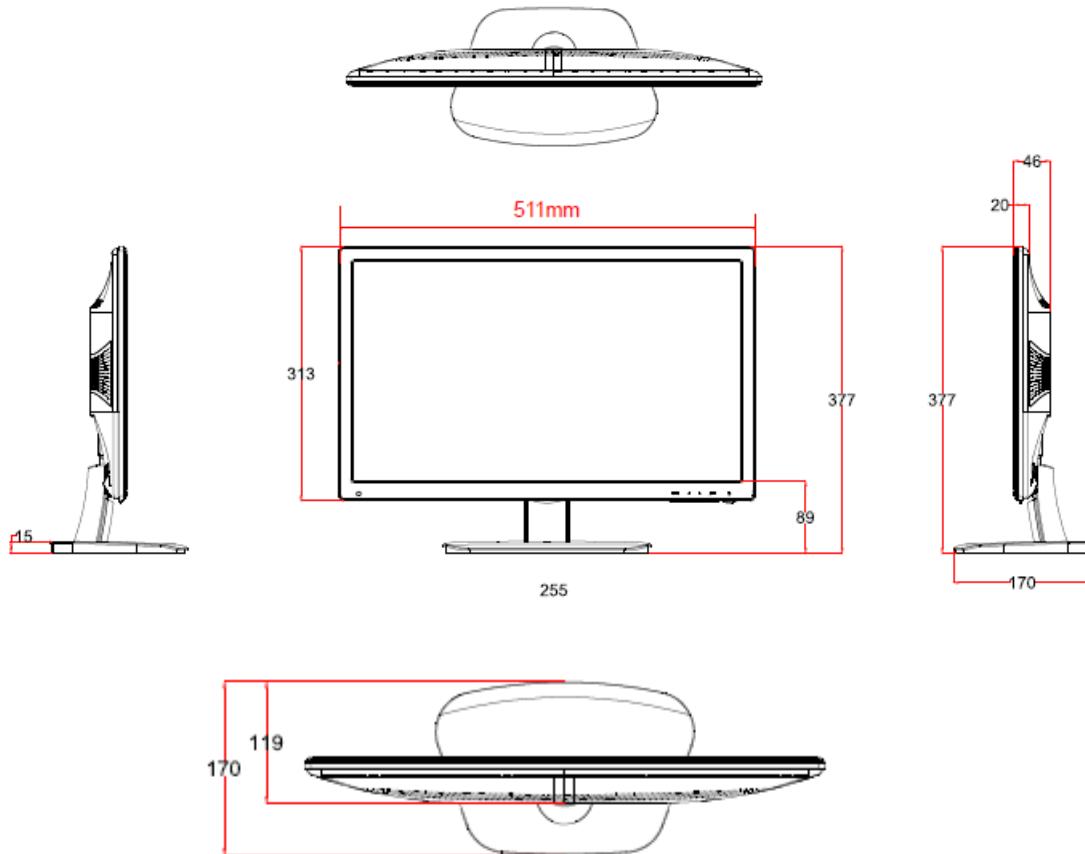

Dimensions (unit: mm)

Distributed by

Headquarters

No.555 Qianmo Road, Binjiang District,
Hangzhou 310051, China
T +86-571-8807-5998
overseasbusiness@hikvision.com